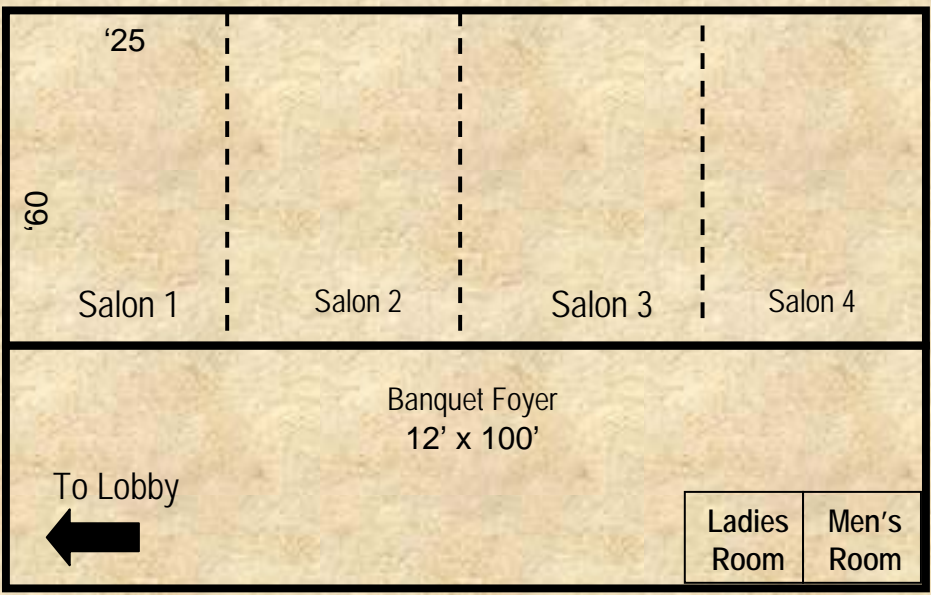

Room	Banquet Seating	Classroom Seating	Theater Seating
Grand Ballroom	450	350	700
Salon 1	90	70	150
Salon 2	90	70	150
Salon 3	90	70	150
Salon 4	90	70	150
Room 220	32	30	68
Room 221	48	25	80

Room 319 & 419